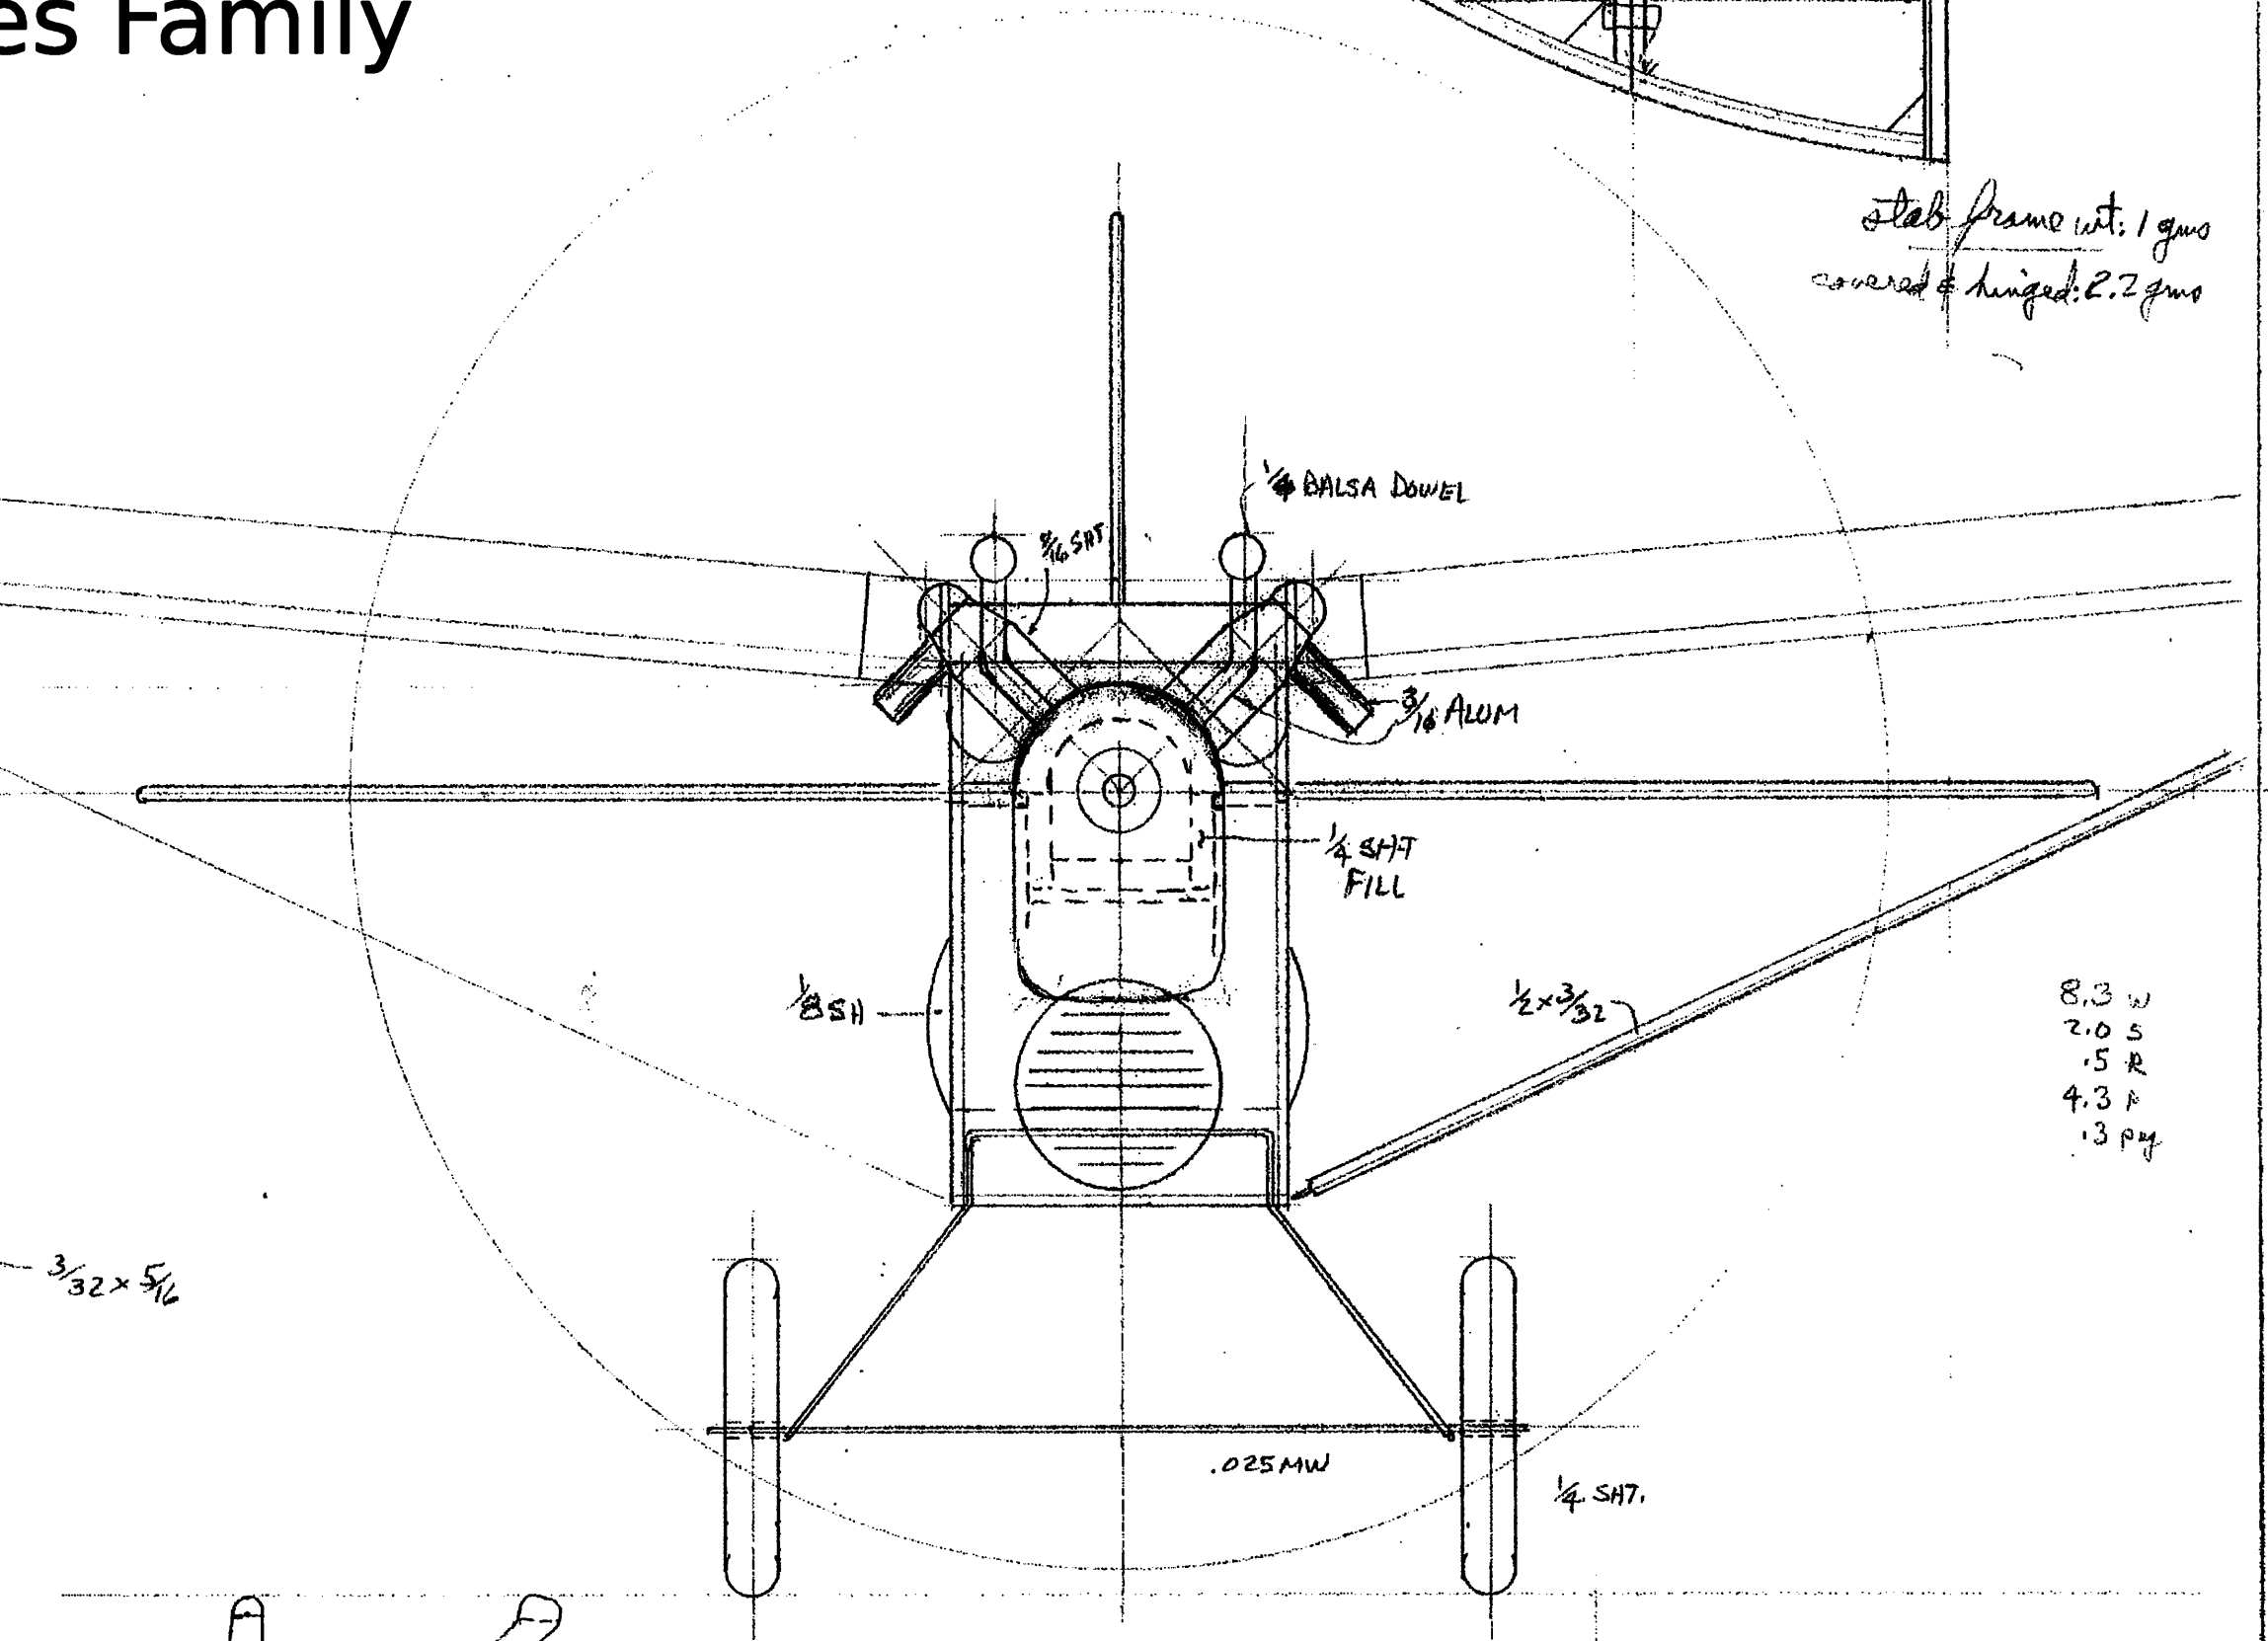

SIG DECALS
DC-402
\$ 1.15

4.3.7 = 25%

color - all Makki Ply 5

This free plan courtesy of the Rees Family

stab frame wt: 1 gms
covered & hinged: 2.2 gms

8.3 W
2.0 S
.5 R
4.3 F
.3 P

rudder frame
.3 gms
covered & hinged
.5 gms

WRIGHT-MARTIN LOEWING M:8-0
2734 SPAN
14 JAN 87 D. REES