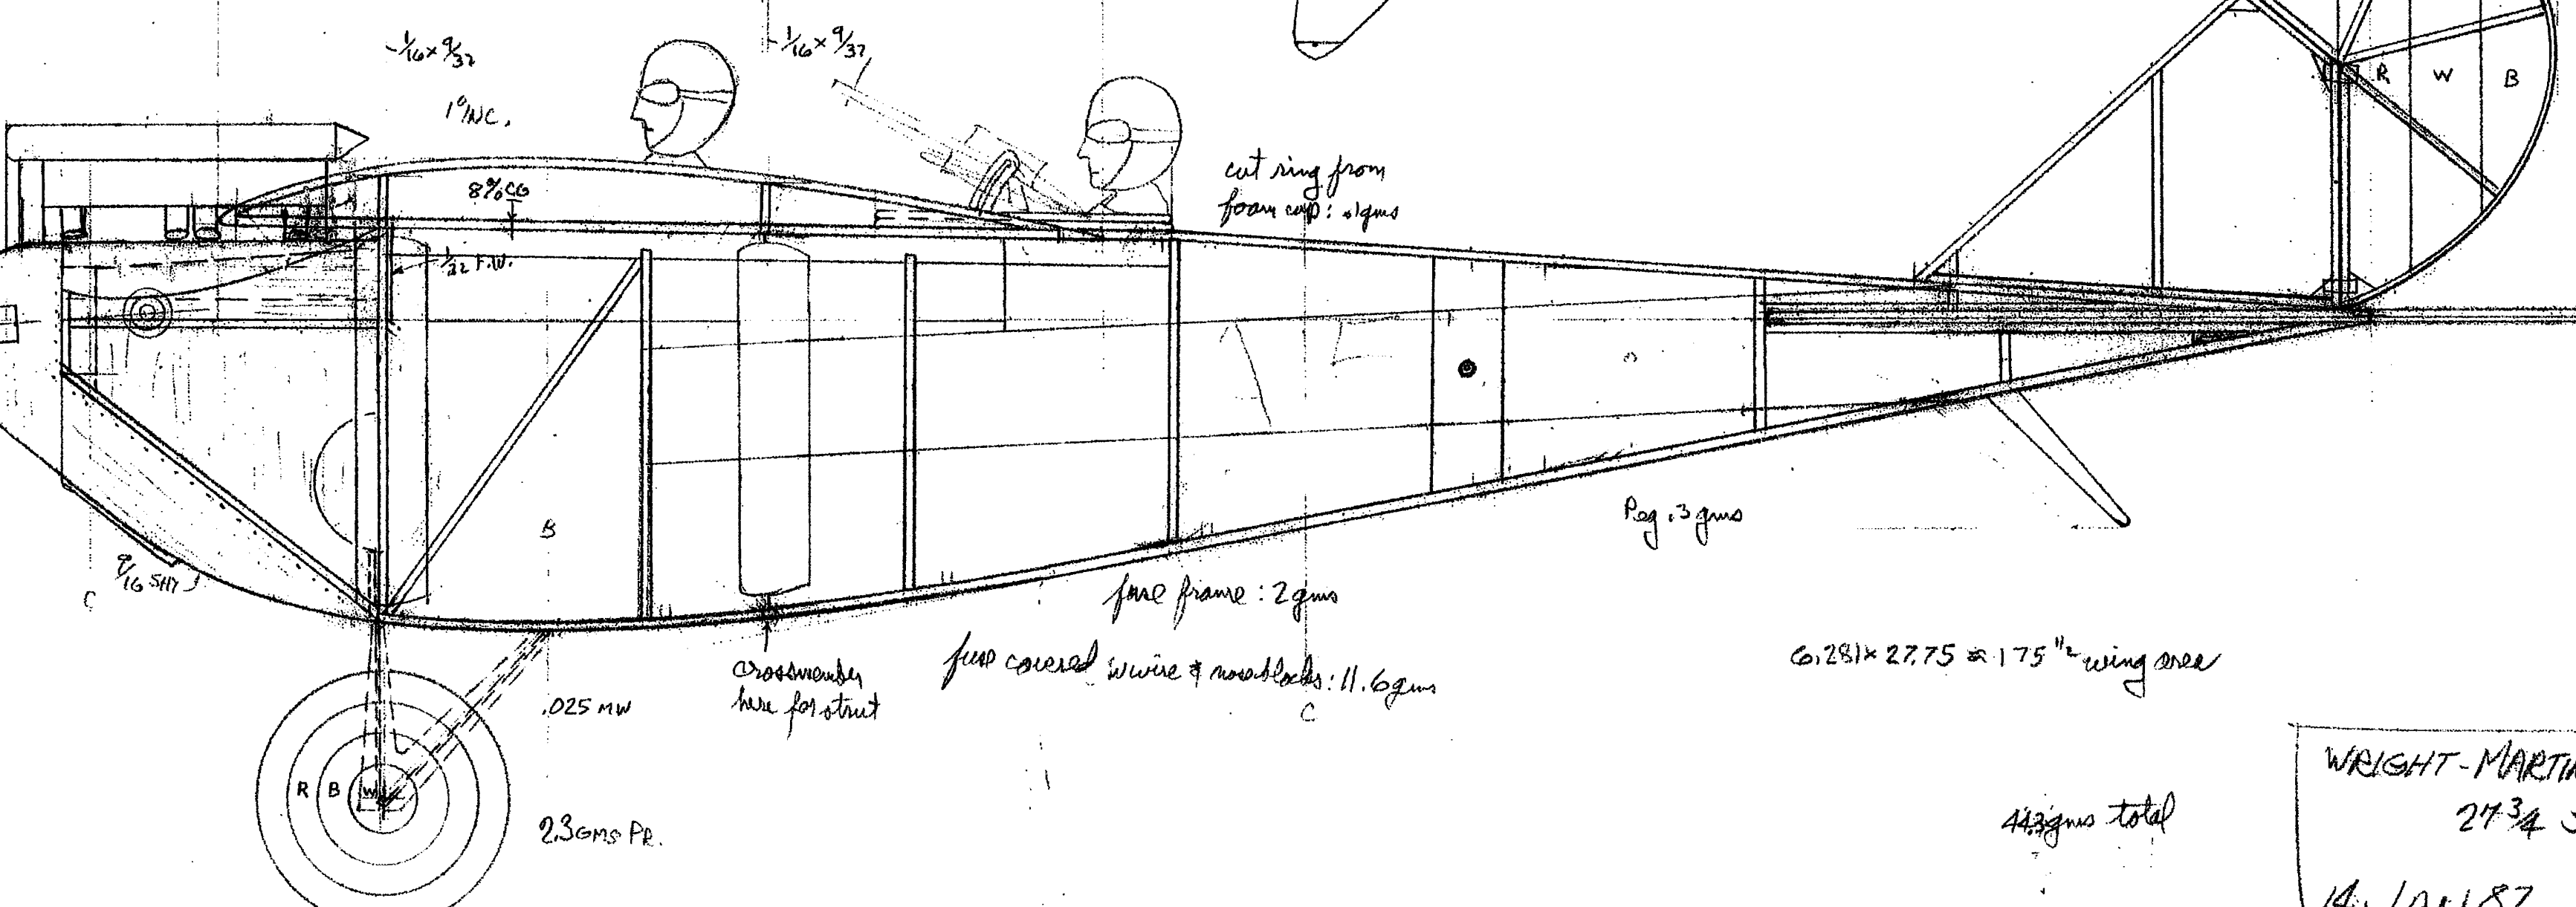

SIG DECALS
DC-402
\$ 1.15

4.3.7 = 25%

color - all Makki Ply 5

This free plan courtesy of the Rees Family

stab frame wt: 1 gms
covered & hinged: 2.2 gms

8.3 W
2.0 S
.5 R
4.3 F
.3 P

rudder frame
.3 gms
covered & hinged
.5 gms

WRIGHT-MARTIN LOEWING M:8-0
2734 SPAN
14 JAN 87 D. REES