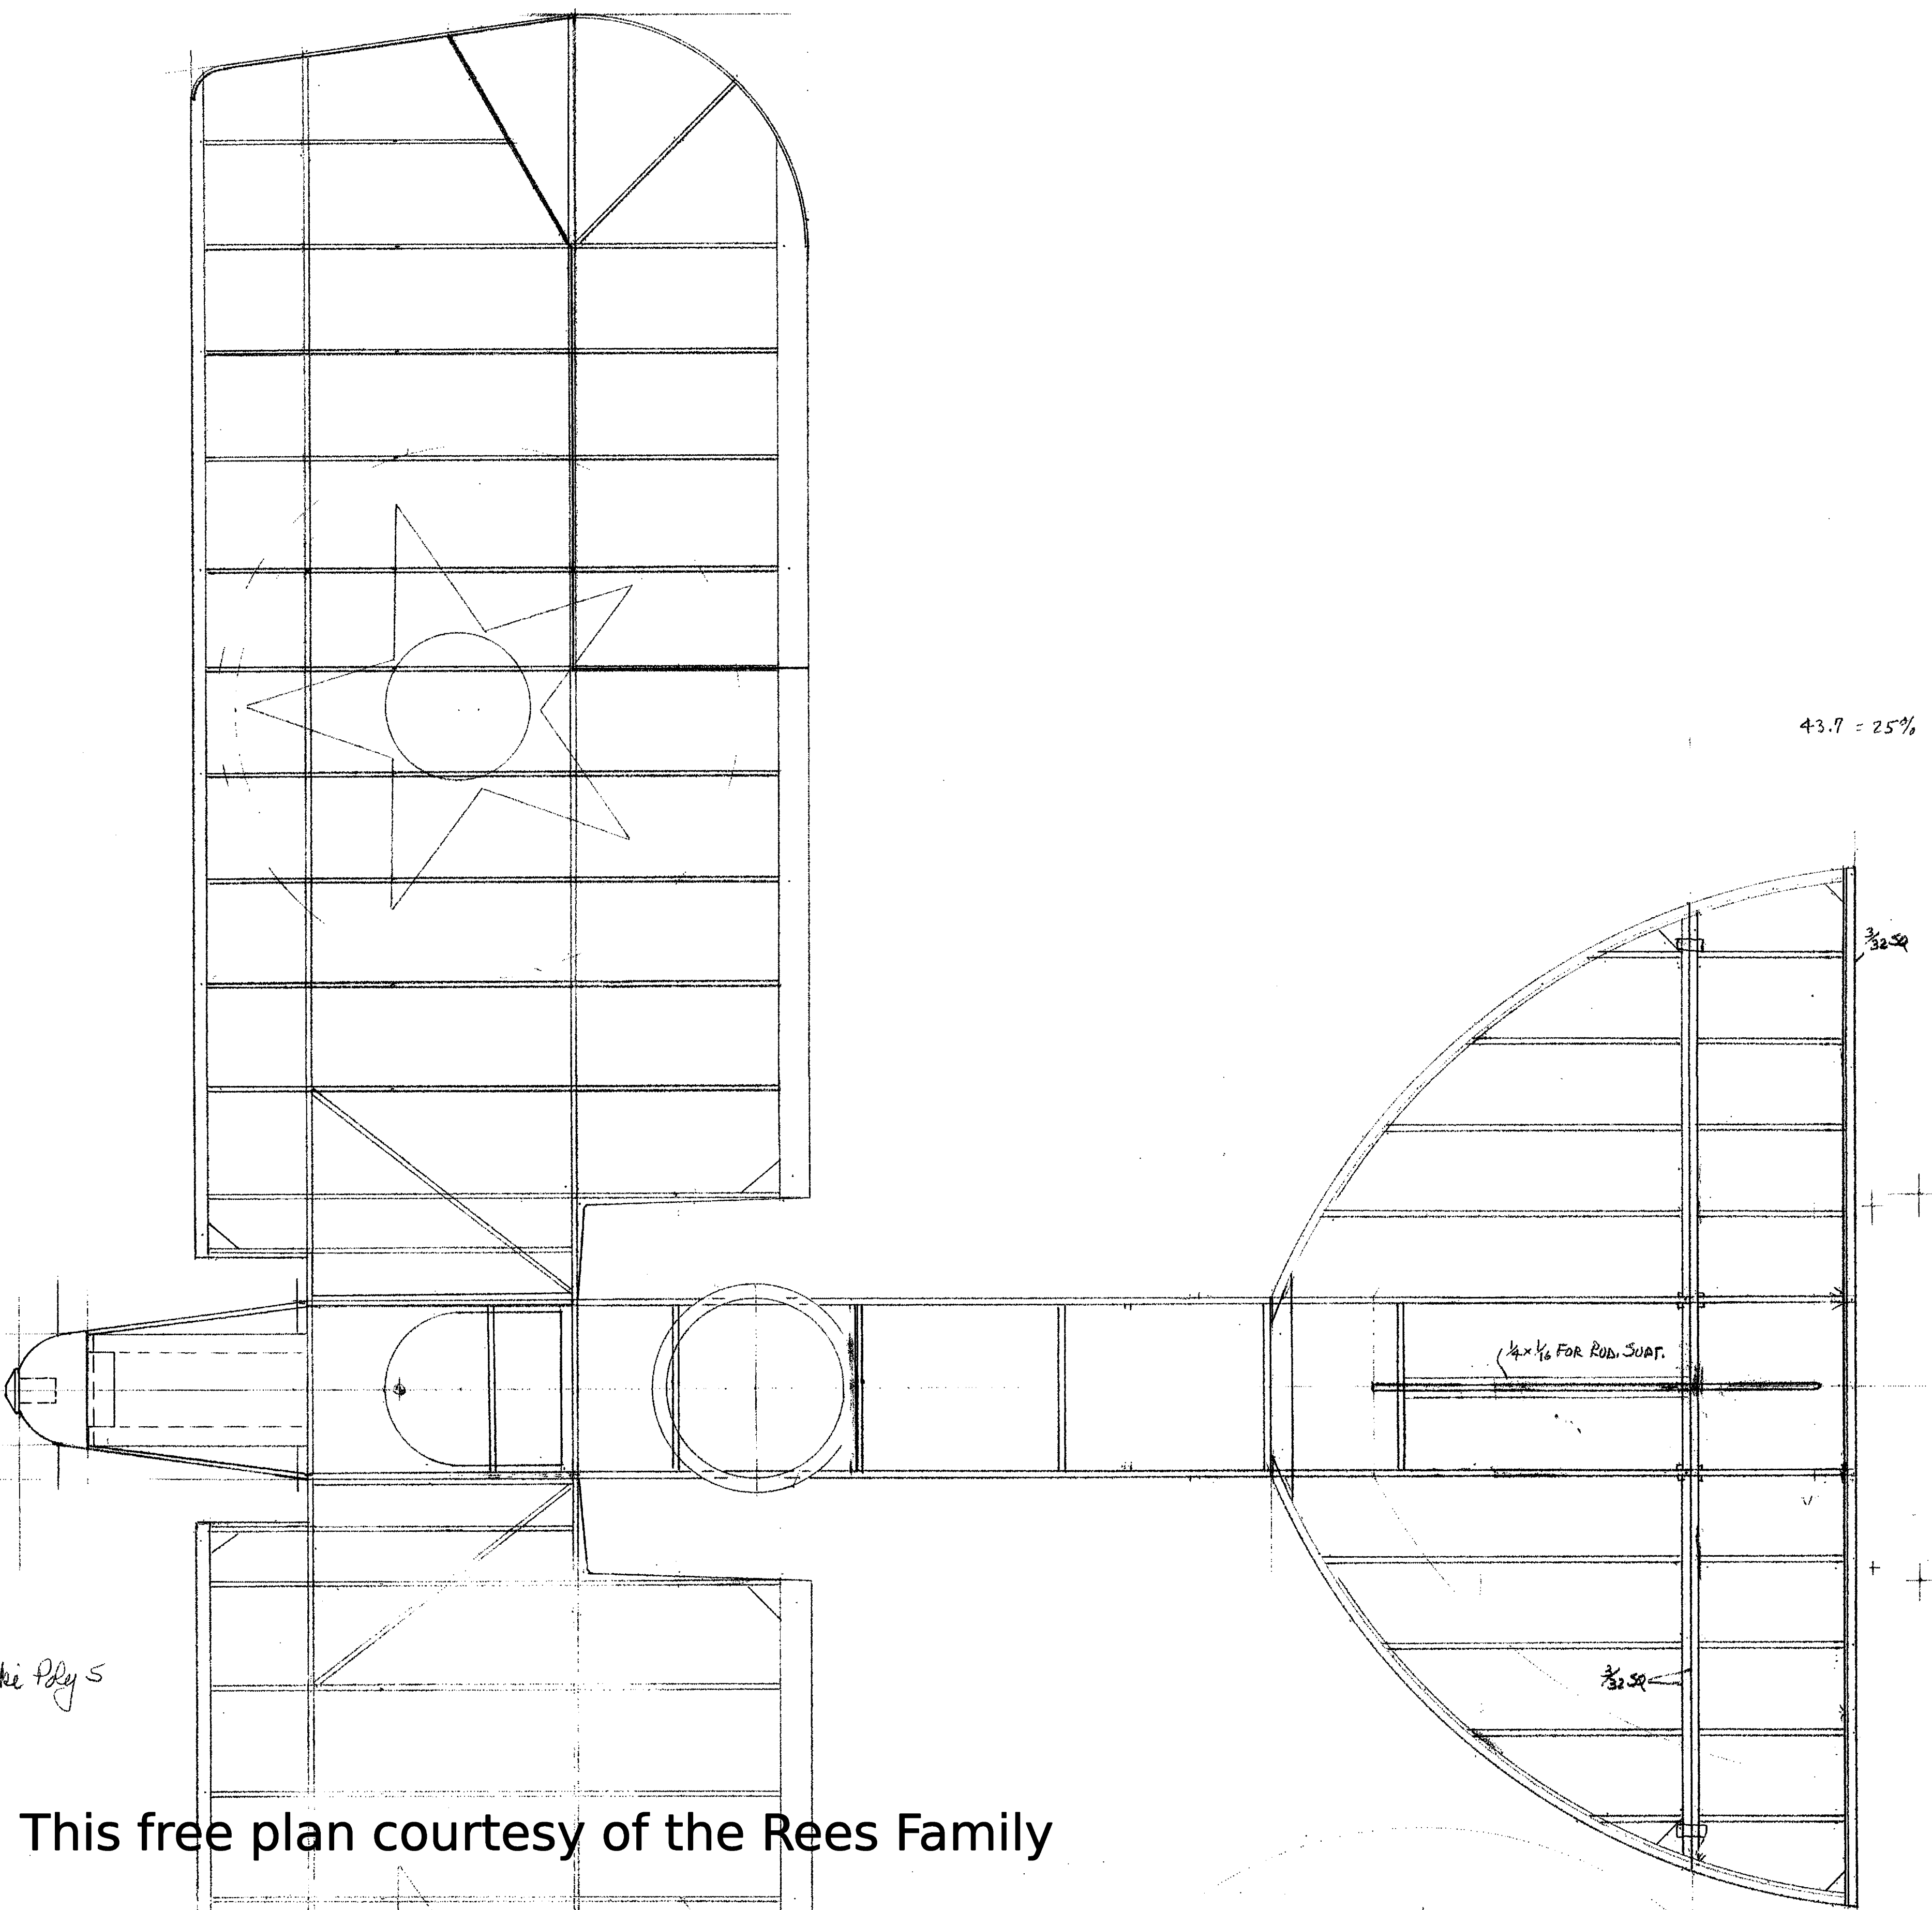

SIG DECALS
DC-402
\$ 1.15

4.3.7 = 25%

color - all Makki Ply 5

This free plan courtesy of the Rees Family

stab frame wt: 1 gms
covered & hinged: 2.2 gms

8.3 W
2.0 S
.5 R
4.3 F
.3 P

rudder frame
.3 gms
covered & hinged
.5 gms

WRIGHT-MARTIN LOEWING M:8-0
2734 SPAN
14 JAN 87 D. REES